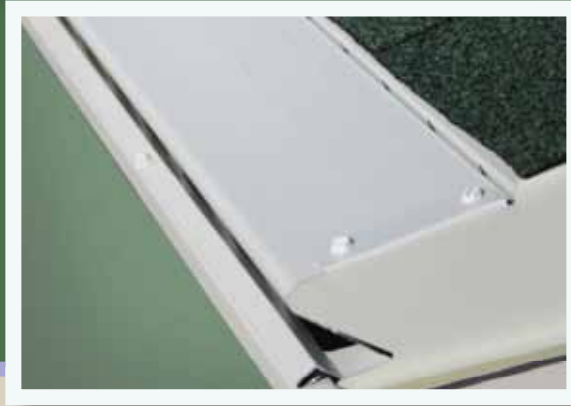

Leaf Sentry

GUTTER PROTECTION SYSTEM

Color Options

To protect your largest investment, insist on a Leaf Sentry gutter system:

- You won't have to perform the dirty job of cleaning your gutters
- Leaves and other debris stay out of your gutters
- You won't need to worry about the risk of climbing a ladder to clean your gutters
- Your gutters won't become a breeding ground for mosquitoes
- Seeds will no longer sprout up from your gutters

Leaf Sentry

GUTTER PROTECTION SYSTEM

*Permanent Automatic
Protection*

Lansing
BUILDING PRODUCTS

*An absolutely worry-free, maintenance-free
and cost-effective gutter protection system.*

Patented Design

The Leaf Sentry is a nose-forward, louvered cover specially engineered and manufactured to fit snugly onto your gutter. Even during the heaviest of rainstorms, the water flows around the nose past the Sentry, into the gutter and out the downspout.

Proven Technology

The Leaf Sentry has been successfully guarding thousands of homes across the country, protecting the gutters from extreme weather conditions. The aluminum is protected with high-performance treatment that provides superior protection.

- Attaches securely to your gutters and is a permanent protection.
- Makes use of surface tension to channel rainwater into the gutter, while leaves, sticks and other debris are prevented from entering.
- Innovative nose-forward design causes debris to fall to the ground.
- Leaf Sentry allows gutters to do what they're designed to do: drain water.
- Helps extend the life of your gutter systems.
- Made from 98% recycled aluminum.
- Available in 16 colors.
- Backed by the Manufacturer's Warranty.